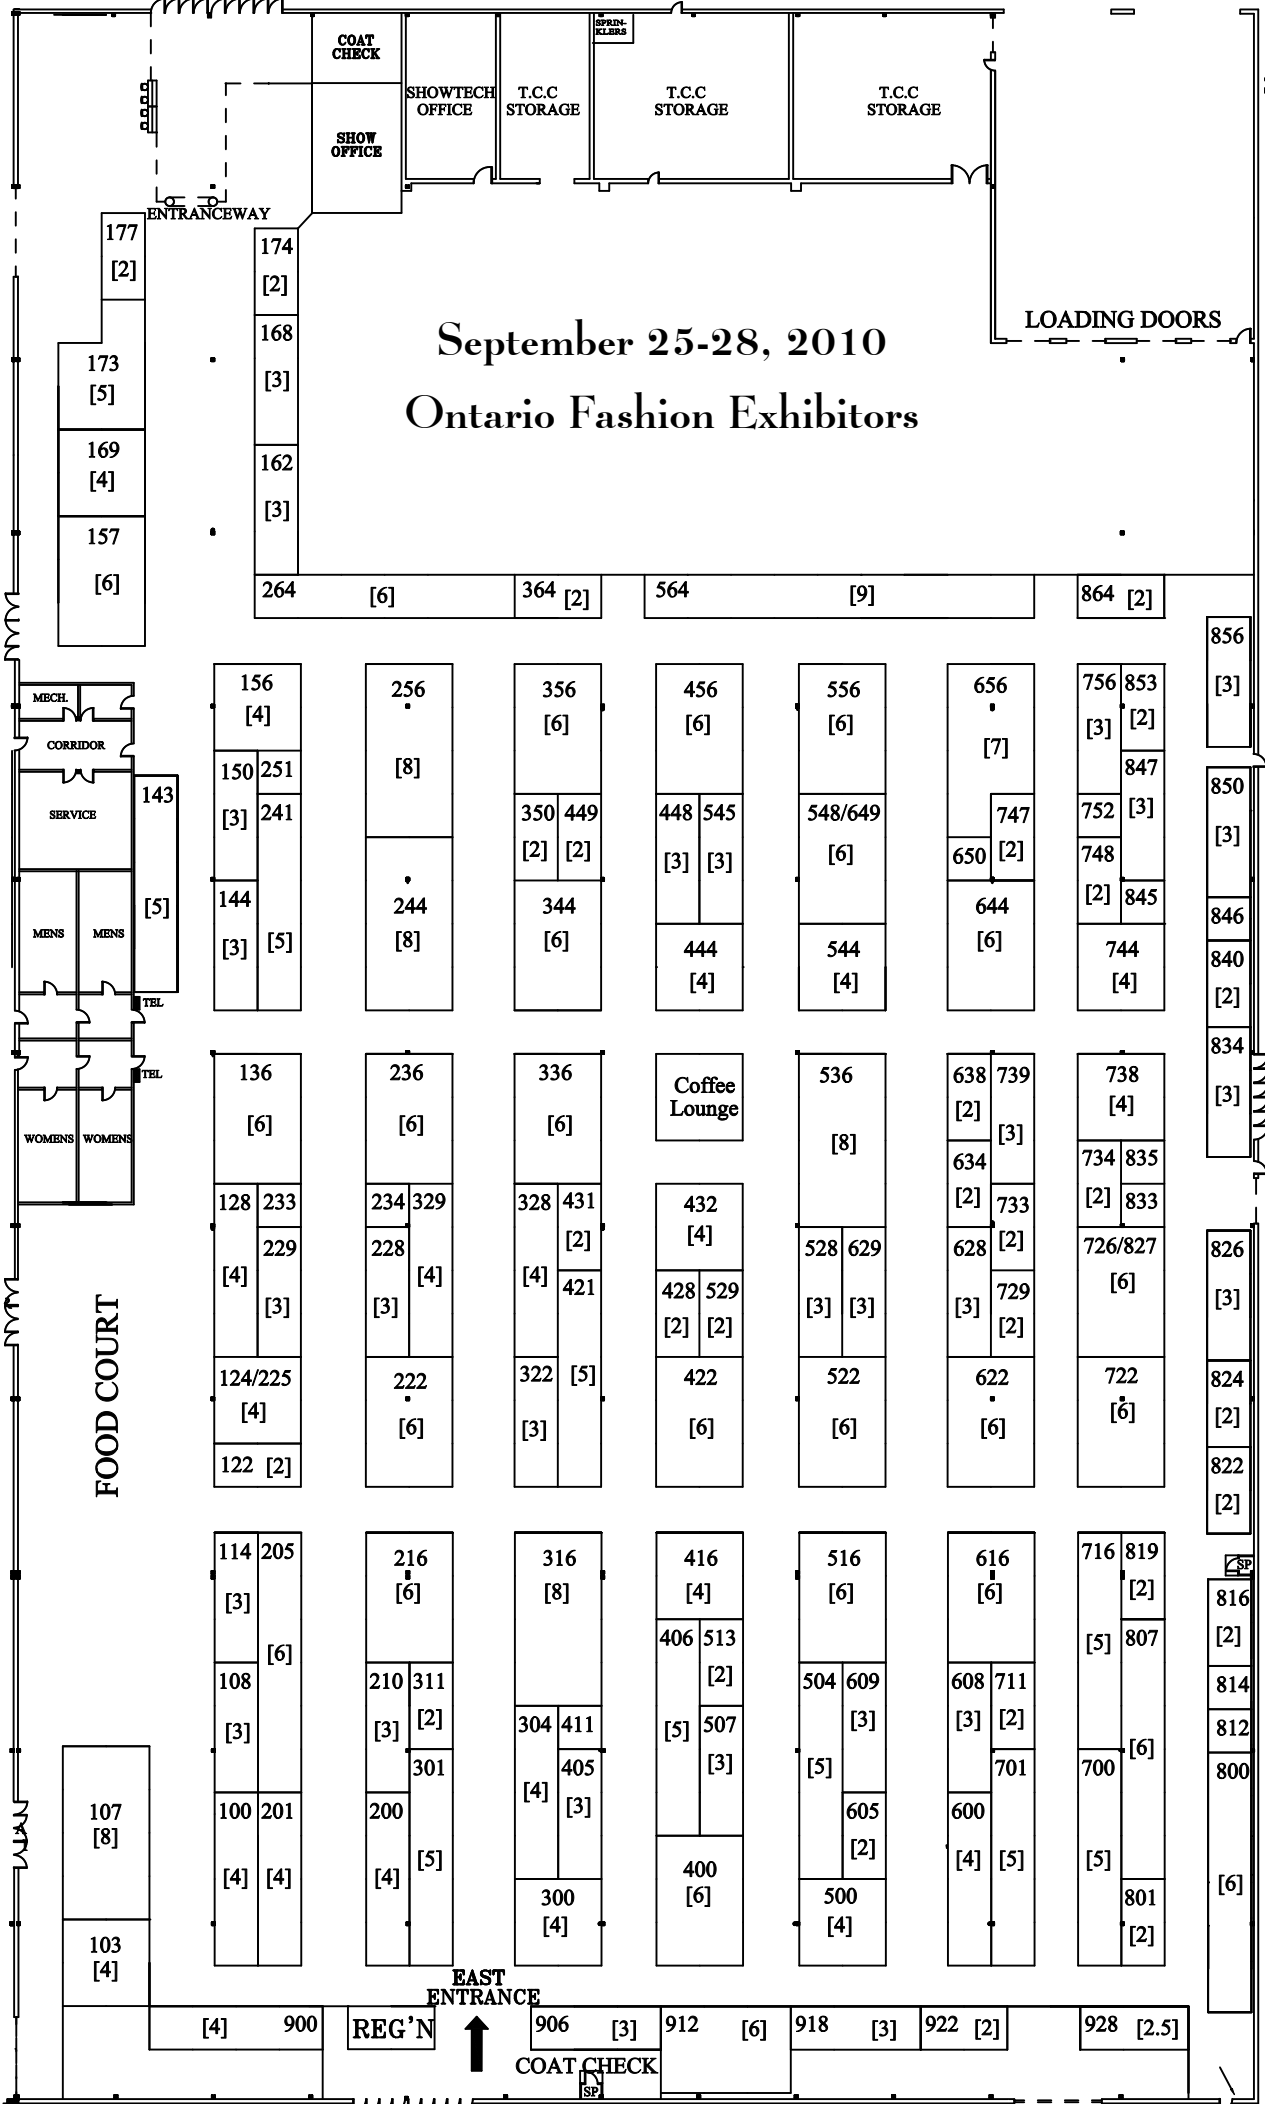

ENTRANCE/EXIT HALL F

HALL F

WEST PARKING

September 25-28, 2010
Ontario Fashion Exhibitors

LOADING DOORS

FOOD COURT

MECH
CORRIDOR
SERVICE
MENS
WOMENS

COAT CHECK
SHOW OFFICE

SHOWTECH OFFICE

T.C.C STORAGE

T.C.C STORAGE

T.C.C STORAGE

SPRINKLERS

ENTRANCEWAY

EAST ENTRANCE

REG'N